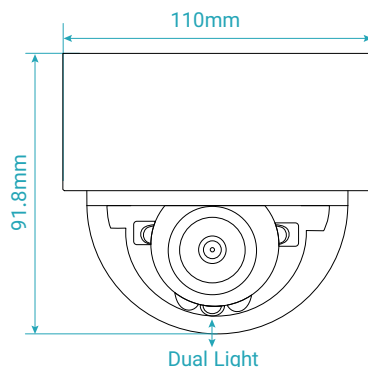

قابلیت ارایه فرم و امنیتی جهت استفاده در مراکز فوق حساس و نظامی - فاقد قابلیت دسترسی از طریق اینترنت

IP Camera

E50B

Dual Light

1403-S1

5 years Gold Guarantee

- پنج سال گارانتی طلایی بدون قید و شرط کی دی تی
- شش سال ضمانت پایداری کیفیت تصویر

سایر برتری‌ها:

- پشتیبانی از میکرو SD با ظرفیت 256GB
- بدنه ضد آب و گرد و غبار با درجه IP67, IK10
- سرور انتقال تصویر در ایران
- پشتیبانی از H.264+ / H.265+
- پشتیبانی از ONVIF ورژن 2.6
- قابلیت دید در شب هوشمند
- قابلیت WDR, BLC, HLC, Defog و ROI تا ۸ ناحیه
- پشتیبانی از ضبط اضطراری ANR

قابلیت‌های هوشمند:

- عبور از خط
- فنس مجازی
- ورود به منطقه
- خروج از منطقه
- تشخیص چهره
- تشخیص حرکت سریع افراد
- تشخیص تغییر زاویه دوربین
- تشخیص پرسه زنی افراد
- تشخیص صدای غیر عادی
- تشخیص عدم فوکوس لنز

Camera	
Image Sensor	8MP (Sony-Japan) Progressive scan Cmos Sensor (1/2.8")
CPU	Dual-Core ARM Cortex-A7@900 MHz
Lens	3.6 mm Fixed Lens @F1.6, (2.8 mm Optional)
Resolution	3840*2160 (8MP)
Available IR Range	30~40 m Smart IR SMD Technology (1pcs IR SMD) 20 m Warm Light Technology (2 pcs Warm Light) Smart Light Technology
D/N Filter	IR cut filter with auto switch
Min Illumination	Color: 0.001 lux(AGC on) - B/W: 0.0 Lux(IR on)
Angle of View	H-FOV: 89°-(108°), V-FOV: 46°-(58°), D-FOV: 106°-(128°)
Night Vision	Dual Light Technology
Picture Adjust	
Picture Function	120dB WDR/DWDR, 2D/3D DNR, BLC, HLC, ROI, Defog
Shutter Speed	Manual (1/3 ~ 1/100.000), Auto
Image Parameter Control	Off, On, Timing (Adjust 0 ~ 255)
D/N Control	Timing, Auto, Color on, Color off
S/N	> 56dB
Image Parameter	Saturation, Brightness, Contrast, Sharpness, Hue
Video / Audio	
Video Compression	H.264+(Ultra H.264), H.265+ (Ultra H.265), MJPEG
Audio Compression	G.711A, G.711U
Frame Rate(60Hz)	30fps@ 6MP(3200*1800), 30fps@ 4MP, 30fps@ 2MP
Transmission Stream	Triple Stream (Video Bit Rate:11 Kbps~16 Mbps)
Network	
Protocols	TCP/IP(v4, v6), ICMP, HTTP, HTTPS, FTP, DHCP, DNS, DDNS, RTP, RTSP, RTCP, NTP, IGMP, UPnP, SMTP, UPnP-TM, P2P, Bonjour, SNMP (v1, v2, v3), UDP, NAT, Multicast, RTMP
Compatibility	Onvif Ver2.6, Profile S, G, T, CGI, SDK, API
Streaming Method	Unicast, Multicast
Web Viewer	IE, Edge, Firefox, Chrome
Smart Device	IOS, Android Phone & Tablet