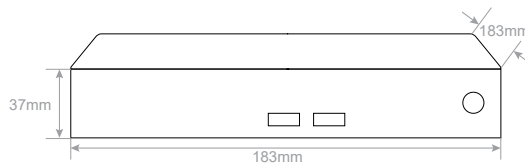

AUTOMATIC LICENSE PLATE RECONGNITION

سایر برتری‌ها:

- مجاز/غیرمجاز نمودن تردد فردی و تردد استانی خودروها
- پشتیبانی از ۳ نوع بانک اطلاعاتی (LiteDB | SQLite | SQL Server)
- قابلیت تعویض پورت پیشفرض (A) جهت امنیت در مشاهده نرم افزار از دستگاه‌های دیگر
- امکان ارسال قالب REST برای اداره پلیس و مراکز امنیتی
- قابلیت ارتباط با مازول RFID برد کوتاه و بلند، جهت تشخیص پلاک خودرو
- تعریف لیست دسترسی از آی پی های مجاز/غیرمجاز جهت ارتباط با نرم افزار
- دسته بندی افراد و سطح دسترسی به صفحات مختلف، طبق گروه وظایف و نقش تعریف شده توسط مدیر
- مشاهده کاربران ورود کرده به سیستم/آنلاین و امکان مسدودسازی و قطع ارتباط توسط کاربر مجاز
- بروزسانی نرم افزار از طریق وب و بدون نیاز به هیچگونه دانش فنی
- طراحی روشن/تیره جهت تنوع دید کاربر در طول روز
- تغییر اندازه قلم در نمایشگرهای مختلف و خوانایی بیشتر
- پشتیبانی از قلم های مختلف (۶ نوع) و بسته به سلیقه کاربر سیستم طراحی کاملا یکپارچه و هماهنگ با دیگر محصولات شرکت KDT
- طراحی مهندسی ظاهر نرم افزار جهت رفاه کاربر نهایی
- تعریف FTP از تشخیص حرکت دوربین و هماهنگ با تمامی برندهای
- تغییر آی پی دستگاه، راه اندازی مجدد دستگاه، تنظیم منطقه زمانی سیستم و ... از داخل نرم افزار جهت سهولت کاربر
- پشتیبانی از شتاب دهنده گرافیکی برای تسریع در عمل تشخیص
- قابلیت دریافت ساعت سیستم از سرور مرکزی جهت هماهنگی و یکپارچه سازی دستگاهها
- طراحی کنترل گیت ورود/خروج اختصاصی

1 Year
Bronze
Guarantee

• یک سال گارانتی برنز کی دی تی

1403-S1

Interface	
USB 2	2
USB 3	4
HDMI	1 x 4K
Bluetooth	Yes
LAN	1 Gigabit RJ45
COM	1
Wi-Fi	Yes
Audio	Audio in / Audio Out
Hardware	
CPU	Intel Core i5 9400
GPU	Intel G630
RAM	8 G DDR4
Storage	240 G SSD M2
Sata	1
OS	Windows
Mounting	Desktop
Camera	
Protocol	KDT, RTSP, FTP, Address File
Channel	Up To 2 CH
Frame Rate	Up To 30fps@
Video Compression	H265, H264 Mjpeg, Mpeg4
System	
License Type	Parking (Optional)
Hardware Type	CPU, OPEN CL, CUDA
Graphical User Interface	Light, Dark
Storage Type	SQL Server DB, SQL Lite DB, Local DB
Security	User Accesss, Online User View, Plate Access List

General	
IP Rating	IP 51
Language	Persian, English
Dimention	183*183*37 mm
Weight	1 Kg
Storage Temp	-20°C ~ +50°C / 10% ~ 90% RH
Operation Temp	-15°C ~ +50°C / 10% ~ 90% RH
Power Supply	
Power	19 V-3A
Adaptor	Yes
Module Interfaces (Optional)	
Digital Output	6
Analog Output	2
Plate View	
Table View	Display Camera Type, Status, Brand, Plate Properties, Camera Location, Fines, Color, Accuracy, Traffic Count, Crop Plate Range
Info Plate	Name, Type, Tel, Mobile, Status, Color, Model, Traffic Count, Detect by OCR or RFID
Search	
Plate Search	Name, Type, Tel, Plate/Time Search/Smart Search
Backup File	Excel, PDF
Guaratee	
Product Guarantee	1 Year Guarantee
MTBF	100K hrs min. MIL-HDBK-217F (25°)