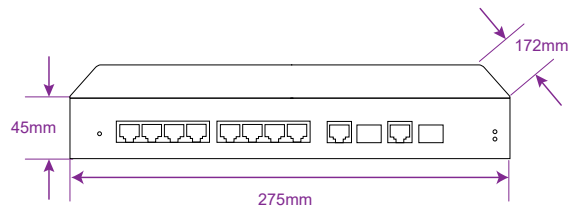

NETWORK SWITCH

3 years Platinum Guarantee

- سه سال گارانتی پلاتینیوم بدون قید و شرط کی دی تی شامل:

- آبخوردگی، شکستگی، ضربه دیدگی، خسارت ناشی از صاعقه، زنگ زدگی، نوسانات برق و سایر اتفاقات و صدمات

سایر برتری‌ها:

- سخت افزار منحصر بفرد جهت پایداری در تمام شرایط
- اولین محصول ایرانی دارای نشان استاندارد CE اروپا
- قابلیت نصب دستگاه در رک (دارا بودن گوشواره)
- دارای گواهینامه ایزو ۹۰۰۱، ۱۰۰۰۲ و ۱۰۰۰۴
- بدنه با استفاده از رنگ های الکترواستاتیک
- سازگاری با تمام استانداردهای IEEE802
- بدنه تمام فلز

عملکردهای اصلی:

- دارای ۱۰ پورت RJ45 1000/100/10
- دارای ۲ پورت UP-Link SFP 1000/100/10
- نمایش وضعیت پورت ها از طریق LED
- بدون نیاز به برنامه ریزی دستگاه

Interfaces	
Total Port	12 Ports
Max POE Output	N/A
POE Port Control	N/A
Fast RJ45 POE Port	N/A
Gigabit RJ45 POE Port	N/A
Fast RJ45 Uplink Port	N/A
Gigabit RJ45 Uplink Port	10
Gigabit SFP Uplink Port	2
Combo Uplink Port	N/A
Network Performance	
Standard	IEEE802.3x, IEEE802.3u, IEEE802.3az, IEEE802.3ab, IEEE802.3af, IEEE802.3at
Protocols	CSMA/CD
Speed	Ethernet 10Mbps (half duplex), 20Mbps (full duplex); 10BASE-T: 14,880bps/port Fast Ethernet 100Mbps (half duplex), 200Mbps (full duplex); 100BASE-TX: 14,880bps/port Gigabit Ethernet 1000Mbps (half duplex), 2000Mbps (full duplex); 1000BASE-TX: 148800bps/port
Cabling	10Base-TX: Cat 3 or above Cat-5 UTP(100m) 100Base-TX: Cat 5 UTP(100m) 1000Base-TX: Cat 6e UTP or Cat 6 UTP(100m)
Bandwidth	24Gb Internal Bandwidth
MAC Table	8Kb
Auto MDI-MDIX	Yes All Ports
Console	N/A
Transfer Pattern	Store & Forward
Hardware	
Processor Type	Realtek
LED Panel	POE Activity / Data Activity
Main Board	Double Layer
Case	Metal Case

Mounting	Rackmount / Desktop
PD'S	
IP Camera	N/A
Router	N/A
IP Phone	N/A
(+)5/4,(-)8/7	N/A
(+)2/1,(-)6/3	N/A
General	
IP Rating	IP51
Web Language	N/A
Dimension	275*180*45 mm
Weight	1.198 kg
Storage Temp	-20°C ~ +60°C / 10% ~ 90% RH
Operation Temp	-15°C ~ +50°C / 10% ~ 90% RH
Radiation Electromagnetic	EN55016
Status	
LED	Ethernet Interfaces 1000 LNK/ACT (Orange), 10/100 LNK/ACT (Green)
Power Supply	
Power	110~240V-AC
Redundant	N/A
LED Power	Yes
Power Cable	Available
Guarantee	
Product Guarantee	3 Years Platinum Guarantee
MTBF	100K hrs min- MIL-HDBK-217F (25°)