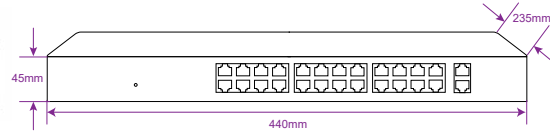

امکان ساخت سفارشی با خروجی ۲۴ ولت، برای تجهیزات وایرلس

3 years Platinum Guarantee

سه سال گارانتی پلاتینیوم بدون قید و شرط کی دی تی شامل:

• آبخوردگی، شکستگی، ضربه دیدگی، خسارت ناشی از صاعقه، زنگ زدگی، نوسانات برق و سایر اتفاقات و صدمات

سایر برتری‌ها:

- سخت افزار منحصر بفرد جهت پایداری در تمام شرایط
- اولین محصول ایرانی دارای نشان استاندارد CE اروپا
- قابلیت نصب دستگاه در رک (دارا بودن گوشواره)
- دارای گواهینامه ایزو ۹۰۰۱ ، ۱۰۰۰۲ و ۱۰۰۰۴
- بدنه با استفاده از رنگ های الکترواستاتیک
- سازگاری با تمام استانداردهای IEEE802
- بدنه تمام فلز

عملکردهای اصلی:

- دارای ۲ پورت ۱۰۰/۱۰۰/۱۰ UP-Link RJ45
- دارای ۲۴ پورت PoE ۱۰۰/۱۰
- نمایش وضعیت پورت ها از طریق LED
- ارسال برق از طریق شبکه تا ۱۵۰ متر
- بدون نیاز به برنامه ریزی دستگاه
- دارای توان ۶۰۰ وات

Interfaces	
Total Port	26 Ports
Max POE Output	600 Watt
POE Port Control	KDT Controller
Fast RJ45 POE Port	24
Gigabit RJ45 POE Port	N/A
Fast RJ45 Uplink Port	N/A
Gigabit RJ45 Uplink Port	2
Gigabit SFP Uplink Port	N/A
Combo Uplink Port	N/A
Network Performance	
Standard	IEEE802.3x, IEEE802.3u, IEEE802.3az, IEEE802.3ab, IEEE802.3af, IEEE802.3at
Protocols	CSMA/CD
Speed	Ethernet 10Mbps (half duplex), 20Mbps (full duplex); 10BASE-T: 14,880bps/port Fast Ethernet 100Mbps (half duplex), 200Mbps (full duplex); 100BASE-TX:14,880bps/port Gigabit Ethernet 1000Mbps (half duplex), 2000Mbps (full duplex); 1000BASE-TX: 1488000bps/port
Cabling	10Base-TX:Cat 3 or above Cat.5 UTP(100m) POE=200M 100Base-TX:Cat 5 UTP(100m) POE=150M 1000Base-TX:Cat 6e UTP or Cat 6 UTP(120m) POE=150M
Bandwidth	8.8Gb Internal Bandwidth
MAC Table	16Kb
Auto MDI-MDIX	Yes All Ports
Console	N/A
Transfer Pattern	Store & Forward
Hardware	
Processor Type	Realtek
LED Panel	POE Activity / Data Activity
Main Board	Double Layer
Case	Metal Case

Mounting	
Rackmount	
PD'S	
IP Camera	Yes
Router	N/A
IP Phone	Yes
(+)5/4,(-)8/7	Yes
(+)2/1,(-)6/3	Optional
General	
IP Rating	IP51
Web Language	N/A
Dimension	440*235*45 mm
Weight	2.65 kg
Storage Temp	-20°C ~ +60°C / 10% ~ 90% RH
Operation Temp	-15°C ~ +50°C / 10% ~ 90% RH
Radiation Electromagnetic	EN55016
Status	
LED	Ethernet Interfaces 1000 LNK/ACT (Orange), 10/100 LNK/ACT (Green) PoE Ethernet Interfaces PoE-in-Use (af/at-Red)
Power Supply	
Power	110~240V-AC
Redundant	N/A
LED Power	Yes
Power Cable	Available
Guarantee	
Product Guarantee	3 Years Platinum Guarantee
MTBF	100K hrs min. MIL-HDBK-217F (25°)