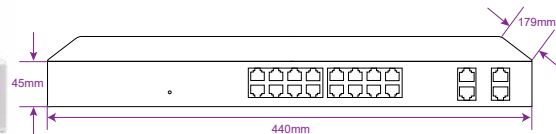

امکان ساخت سفارشی با خروجی ۲۴ ولت، برای تجهیزات وایرلس

3 years Platinum Guarantee

سه سال گارانتی پلاتینیوم بدون قید و شرط کی دی تی شامل:

• آبخوردگی، شکستگی، ضربه دیدگی، خسارت ناشی از صاعقه، زنگ زدگی، نوسانات برق و سایر اتفاقات و صدمات

سایر برتری‌ها:

- سخت افزار منحصر بفرد جهت پایداری در تمام شرایط
- اولین محصول ایرانی دارای نشان استاندارد CE اروپا
- قابلیت نصب دستگاه در رک (دارا بودن گوشواره)
- دارای گواهینامه ایزو ۹۰۰۱ ، ۱۰۰۰۲ و ۱۰۰۰۴
- بدنه با استفاده از رنگ های الکترواستاتیک
- سازگاری با تمام استانداردهای IEEE802
- بدنه تمام فلز

عملکردهای اصلی:

- دارای ۴ پورت UP-Link RJ45 ۱۰۰/۱۰۰/۱۰
- دارای ۱۶ پورت PoE ۱۰۰/۱۰
- نمایش وضعیت پورت ها از طریق LED
- ارسال برق از طریق شبکه تا ۱۵۰ متر
- بدون نیاز به برنامه ریزی دستگاه
- دارای توان ۴۰۰ وات

Interfaces	
Total Port	20 Ports
Max POE Output	400 Watt
POE Port Control	KDT Controller
Fast RJ45 POE Port	16
Gigabit RJ45 POE Port	N/A
Fast RJ45 Uplink Port	N/A
Gigabit RJ45 Uplink Port	4
Gigabit SFP Uplink Port	N/A
Combo Uplink Port	N/A
Network Performance	
Standard	IEEE802.3x, IEEE802.3u, IEEE802.3az, IEEE802.3ab, IEEE802.3af, IEEE802.3at
Protocols	CSMA/CD
Speed	Ethernet 10Mbps (half duplex), 20Mbps (full duplex); 10BASE-T: 14,880bps/port Fast Ethernet 100Mbps (half duplex), 200Mbps (full duplex); 100BASE-TX: 14,880bps/port Gigabit Ethernet 1000Mbps (half duplex), 2000Mbps (full duplex); 1000BASE-TX: 1488000bps/port
Cabling	10Base-TX: Cat 3 or above Cat.5 UTP(100m) POE=200M 100Base-TX: Cat 5 UTP(100m) POE=150M 1000Base-TX: Cat 6e UTP or Cat 6 UTP(120m) POE=150M
Bandwidth	11.2Gb Internal Bandwidth
MAC Table	16Kb
Auto MDI-MDIX	Yes All Ports
Console	N/A
Transfer Pattern	Store & Forward
Hardware	
Processor Type	Realtek
LED Panel	POE Activity / Data Activity
Main Board	Double Layer
Case	Metal Case

Mounting	
Rackmount	
PD'S	
IP Camera	Yes
Router	N/A
IP Phone	Yes
(+)5/4,(-)8/7	Yes
(+)2/1,(-)6/3	Optional
General	
IP Rating	IP51
Web Language	N/A
Dimension	440*179*45 mm
Weight	1.985 kg
Storage Temp	-20°C ~ +60°C / 10% ~ 90% RH
Operation Temp	-15°C ~ +50°C / 10% ~ 90% RH
Radiation Electromagnetic	EN55016
Status	
LED	Ethernet Interfaces 1000 LNK/ACT (Orange), 10/100 LNK/ACT (Green) PoE Ethernet Interfaces PoE-in-Use (af/at-Red)
Power Supply	
Power	110~240V-AC
Redundant	N/A
LED Power	Yes
Power Cable	Available
Guarantee	
Product Guarantee	3 Years Platinum Guarantee
MTBF	100K hrs min. MIL-HDBK-217F (25°)