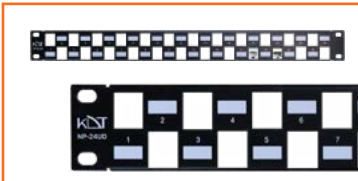

NP-24U

24 Port Metal Panel

| | |
|--------------------|--|
| Cable Type | CAT 6 |
| Color | Black |
| Size | 1U |
| Mod Jack Wiring | T568a / B Universal Wiring |
| Input Plug Type | RJ45 MALE |
| Keystone Type | UTP |
| Material | Metal |
| Mounting | Rack |
| Performance Rating | High |
| Product Fits Into | 19-Inch Rack |
| Receptacle Type | RJ45 Female, 8P8c |
| Manufacturer | KDT |
| Installation | Launch From Rear |
| Panel Guidance | Equipped with rear cable guide to hold cables during maintenance |

NP-24UD

24 Port Metal Panel

| | |
|--------------------|--|
| Cable Type | CAT 6 |
| Color | Black |
| Size | 1U |
| Mod Jack Wiring | T568a / B Universal Wiring |
| Input Plug Type | RJ45 MALE |
| Keystone Type | UTP / STP |
| Material | Metal |
| Mounting | Rack |
| Performance Rating | High |
| Product Fits Into | 19-Inch Rack |
| Receptacle Type | RJ45 Female, 8P8c |
| Manufacturer | KDT |
| Installation | Launch From Rear |
| Panel Guidance | Equipped with rear cable guide to hold cables during maintenance |

NP-24L

24 Port Metal Panel

| | |
|--------------------|--|
| Cable Type | CAT 6 |
| Color | Black, White |
| Size | 1U |
| Mod Jack Wiring | T568a / B Universal Wiring |
| Input Plug Type | RJ45 MALE |
| Keystone Type | UTP / STP |
| Material | Metal |
| Mounting | Rack |
| Performance Rating | High |
| Product Fits Into | 19-Inch Rack |
| Receptacle Type | RJ45 Female, 8P8c |
| Manufacturer | KDT |
| Installation | Launch From Front |
| Panel Guidance | Equipped with rear cable guide to hold cables during maintenance |

BL-2U / BL-4U

Blank Panel

| | |
|-------------------|------------------------------|
| Material | Metal |
| Color | Black |
| Size | 2U / 4U |
| Mounting | Rack |
| Product Fits Into | 19 Inch Rack |
| Dimension | 485*90*15 mm / 285*180*15 mm |