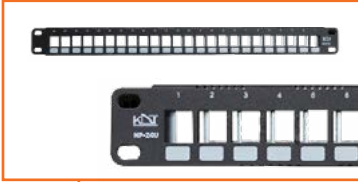

NP-24U

24 Port Metal Panel

| | |
|--------------------|--|
| Cable Type | CAT 6 |
| Color | Black |
| Size | 1U |
| Mod Jack Wiring | T568a / B Universal Wiring |
| Input Plug Type | RJ45 MALE |
| Keystone Type | UTP |
| Material | Metal |
| Mounting | Rack |
| Performance Rating | High |
| Product Fits Into | 19-Inch Rack |
| Receptacle Type | RJ45 Female, 8P8c |
| Manufacturer | KDT |
| Installation | Launch From Rear |
| Panel Guidance | Equipped with rear cable guide to hold cables during maintenance |

NP-24UD

24 Port Metal Panel

| | |
|--------------------|--|
| Cable Type | CAT 6 |
| Color | Black |
| Size | 1U |
| Mod Jack Wiring | T568a / B Universal Wiring |
| Input Plug Type | RJ45 MALE |
| Keystone Type | UTP / STP |
| Material | Metal |
| Mounting | Rack |
| Performance Rating | High |
| Product Fits Into | 19-Inch Rack |
| Receptacle Type | RJ45 Female, 8P8c |
| Manufacturer | KDT |
| Installation | Launch From Rear |
| Panel Guidance | Equipped with rear cable guide to hold cables during maintenance |

NP-24L

24 Port Metal Panel

| | |
|--------------------|--|
| Cable Type | CAT 6 |
| Color | Black, White |
| Size | 1U |
| Mod Jack Wiring | T568a / B Universal Wiring |
| Input Plug Type | RJ45 MALE |
| Keystone Type | UTP / STP |
| Material | Metal |
| Mounting | Rack |
| Performance Rating | High |
| Product Fits Into | 19-Inch Rack |
| Receptacle Type | RJ45 Female, 8P8c |
| Manufacturer | KDT |
| Installation | Launch From Front |
| Panel Guidance | Equipped with rear cable guide to hold cables during maintenance |

BL-2U / BL-4U

Blank Panel

| | |
|-------------------|------------------------------|
| Material | Metal |
| Color | Black |
| Size | 2U / 4U |
| Mounting | Rack |
| Product Fits Into | 19 Inch Rack |
| Dimension | 485*90*15 mm / 285*180*15 mm |