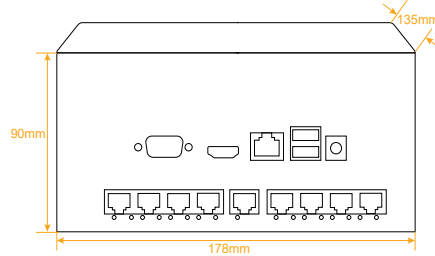

Vehicle Mobile System

3 years Platinum Guarantee

- سه سال گارانتی پلاتینیوم بدون قید و شرط کی دی تی شامل:
- آبخوردگی، شکستگی، ضربه دیدگی، خسارت ناشی از صاعقه، زنگ زدگی، نوسانات برق و سایر اتفاقات و مدمتات

پشتیبانی از قابلیت‌های هوشمند:

- جستجوی هوشمند تصاویر
- تشخیص حرکت سریع افراد
- تشخیص پوشاندن دوربین
- شمارش افراد
- تشخیص پارک ماشین
- تشخیص تار شدن تصویر
- تشخیص تجمع
- تشخیص تغییر تصویر
- عبور از خط
- فنس مجازی
- ورود به منطقه
- خروج از منطقه
- گم شدن اشیاء
- افزافه شدن اشیاء
- تشخیص حرکت
- تشخیص چهره

سایر برتری‌ها:

- امکان گسترش نرم افزاری به درخواست مصرف کنندگان
- نرم افزارهای موبایل و ویندوز حرفه ای به زبان فارسی و انگلیسی
- عدم اعلام محدودیت نرم افزاری ظرفیت هارد دیسک
- استفاده از CPU و Ram بیشتر نسبت به سایر برندها
- بالاترین سطح پشتیبانی از دوربین های سایر برندها
- پشتیبانی از دوربین های 5 مگا پیکسلی
- سیستم عامل به زبان فارسی و انگلیسی
- وب نویسی به زبان فارسی و انگلیسی

CPU & Capabilities	
CPU	Dual-Core ARM Cortex-A7@1300MHz
IP Channel Input	8CH x 5MP@30Fps
Video & Audio	
HDMI Output	1CH x Full HD (1920 x 1080)
VGA Output	1CH x Full HD (1920 x 1080)
POE Car Camera Output	8 Port 12V-DC (10/100Mbps)(Pin4/5+ _Pin7/8-)
Recording	
Video Compression	H.264+(Ultra H.264), H.265+ (Ultra H.265) Smart Event Codec
Audio Compression	G.711A, G.711U
Video Resolution	8MP, 5MP, 4MP, 3MP, 1080P, 720P, VGA, 4CIF, DCIF, 2CIF, CIF, QCIF
Input Bandwidth	80 Mbps
Record Mode	Manual, Schedule, Alarm, Event, Smart Event
Pre & Post Record	Pre 1~30 sec, Post 10~300 sec
Playback & Backup	
Sync Playback	4CH x 1080P@30fps Resolution
Search Mode	Time & Date, Motion, Alarm Input, All Smart Function
Playback Mode	Normal, Time Division, Label, Event, Picture Playback, Smart Playback
Backup Mode	USB Device, Network, Internal Sata Burner
Network & Monitoring	
Protocols	HTTPs, HTTP, TCP/IP V4-V6, ICMP, RTSP, UDP, NTP, DHCP, DDNS, FTP, SNMP-V1-V2-V3, UPNP, P2P, NAT, Multi Cast
Compatibility	Onvif Ver2-6, Profile S, CGI, SDK, API
Output Bandwidth	80 Mbps
User	32 Users
Streaming Method	Unicast, Multicast
Web Viewer	Internet Explorer
Windows Software	Unlimited KDT CMS 128CH Per Monitor
Smart Device	IOS, Android Phone & Tablet