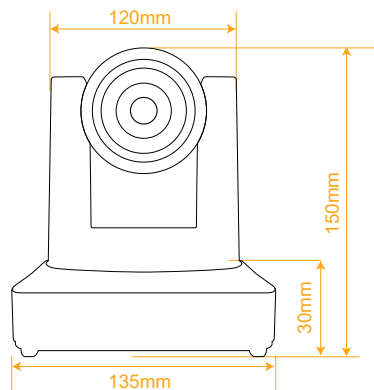

KCI-00SS20V20

Other Products

IP Camera

2021-Q2

سایر برتری‌ها:

- پشتیبانی از H.265+ / H.264
- پشتیبانی از ONVIF ورژن 2.4
- قابلیت WDR , BLC
- خروجی تصویر HDMI
- پورت RS 485
- کنترل پرتابل

2 years Silver Guarantee

- دو سال گارانتی نقره‌ای بدون قید و شرط کی دی تی
- سه سال ضمانت پایداری کیفیت تصویر

Camera	
Image Sensor	2MP Starlight (Sony-Japan) Cmos Sensor (1/2.8")
CPU	Dual-Core ARM Cortex-A7@1400MHz
Lens	5.5-110mm, 20x Optical Zoom and from 3.3 to 54.7°
Resolution	1920*1080 (2MP)
Available IR Range	N/A
D/N Filter	2D & 3D DNR
Min Illumination	0.5 Lux(F1.8, AGC ON)
Angle of View	3.3° (Tele), -54.7° (wide)
StarLight View	Yes-Color
Picture Adjust	
Picture Function	120db WDR, WDR, BLC
Shutter Speed	Manual (1/3 ~ 1/10.000), Auto
Image Parameter Control	Brightness, color, Saturation, Contrast, Sharpness, B/W mode, Gamma Curve
D/N Control	Timing, Auto, Color on, Color off
Video / Audio	
Video Compression	H.264, H.265
Audio Compression	AAC/MP3/ G.711A
Frame Rate(30Hz)	30fps@1080P
Transmission Stream	Double Streams outputs simultaneously
Network	
Protocols	HTTP, TCP/IP V4-V6, RTSP, RTMP, Onvif
Compatibility	Onvif Ver2.4, Profile S, CGI, SDK, API
Max Users	10 Users
Streaming Method	Unicast
Web Viewer	Internet Explorer
Function	
Recording	FTP, NVR, CMS, NAS, SD Card
Record Type	Manual, Motion Detection, Smart Detection, Schedule

Interface	
Network	RJ45(10/100Mbps)+LED on Back Panel
Audio	Audio Out, Audio In
video output interface	HDMI, 3G-SDI, LAN, USB3.0, USB2.0
CVBS	N/A
Power	AC110V-AC220V
Control	Yes
Memory Slot	Yes - Micro SD (256Gb Max)
Control Protocol	VISCA/Pelco-P;Baud Rate:115200/9600/4800/2400bps
Control Interface	RS232 (input & output), RS485
General	
Using Area	Indoor
Power Supply	DC In 12V/1.5A z
Web Language	English
Dimension	150*135*135 mm
Weight	1.4 Kg
Operation Humidity	Max Up to 80%RH(Non Condensing)
Operation Temp	-10°C ~ +50°C
PTZ Parameter	
Pan/Tilt Rotation	+170°, -30°~+ 90°
Pan Control Speed	0.1 -60°/sec
Tilt Control Speed	0.1 -30°/sec
Preset Speed	Pan:60°/sec, Tilt: 30°/sec
Preset Number	255 Presets (10 Presets by remote controller)
Guarantee	
Product Guarantee	2 Year Silver Guarantee
MTBF	100K hrs min. MIL-HDBK-217F (25°)