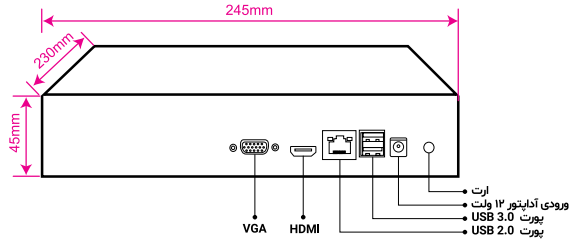

قابلیت ارایه فرم و امنیتی جهت استفاده در مراکز فوق حساس و نظامی - فاقد قابلیت دسترسی از طریق اینترنت

FULL HD NVR

1403-S1

3 years Platinum Guarantee

- سه سال گارانتی پلاتینیوم بدون قید و شرط کی دی تی شامل:
- آبخوردگی، شکستگی، ضربه دیدگی، خسارت ناشی از صاعقه، زنگ زدگی، نوسانات برق و سایر اتفاقات و صدمات

سایر برتری‌ها:

- امکان گسترش نرم افزاری به درخواست مصرف کنندگان
- نرم افزارهای موبایل و ویندوز حرفه ای به زبان فارسی و انگلیسی
- استفاده از CPU و Ram بیشتر نسبت به سایر برندها
- بالاترین سطح پشتیبانی از دوربین های سایر برندها
- پشتیبانی از دوربین های ۵ مگا پیکسلی
- سیستم عامل به زبان فارسی و انگلیسی
- وب نویسی به زبان فارسی و انگلیسی

پشتیبانی از قابلیت‌های هوشمند:

- عبور از خط
- فنس مجازی
- ورود به منطقه
- خروج از منطقه
- گم شدن اشیاء
- افزافه شدن اشیاء
- تردد شمار افراد
- تشخیص چهره
- تشخیص حرکت
- تشخیص انسان
- جستجوی هوشمند تصاویر
- تشخیص حرکت سریع افراد
- تشخیص پوشاندن دوربین
- تشخیص تغییر زاویه دوربین
- تشخیص پارک غیر مجاز خودرو
- تشخیص پرسه زنی افراد
- تشخیص صدای غیر عادی
- تشخیص عدم فوکوس لنز
- تشخیص تجمع افراد
- تشخیص خودرو

CPU & Capabilities	
CPU	ARM Cortex-A7@850MHz
IP Channel Input	8CH x 30fps (Up to 5MP Supported)
Video & Audio	
HDMI Output	1CH x Full HD (1920 x 1080)
VGA Output	1CH x Full HD (1920 x 1080)
Audio Input/Output	N/A
Recording	
Video Compression	H.264+(Ultra H.264), H.265+ (Ultra H.265) Smart Event Codec
Audio Compression	G.711A, G.711U
Video Resolution	5MP, 4MP, 3MP, 1080P, 720P, CIF, QCIF, D1
Input Bandwidth	40 Mbps
Record Mode	Manual, Schedule, Alarm, Event, Smart Event
Pre & Post Record	Pre 1~30 sec, Post 10~300 sec
Playback & Backup	
Sync Playback	4CH x 2MP@30fps Resolution / 1CH x 5MP@30fps Resolution
Search Mode	Time & Date, Motion, Alarm Input, All Smart Function
Playback Mode	Normal, Time Division, Label, Event, Picture Playback, Smart Playback
Backup Mode	USB Device, Network, Internal Sata Burner
Network & Monitoring	
Protocols	HTTPs, HTTP, TCP/IP V4-V6, ICMP, RTSP, UDP, NTP, DHCP, DDNS, FTP, SNMP-V1-V2-V3, UPNP, P2P, NAT, Multi Cast
Compatibility	Onvif Ver2.6, Profile S, G, T, CGI, SDK, API
Output Bandwidth	20 Mbps
User	10 Users
Streaming Method	Unicast, Multicast
Web Viewer	Internet Explorer
Windows Software	Unlimited KDT CMS/VMS 128CH Per Monitor
Smart Device	IOS, Android Phone & Tablet