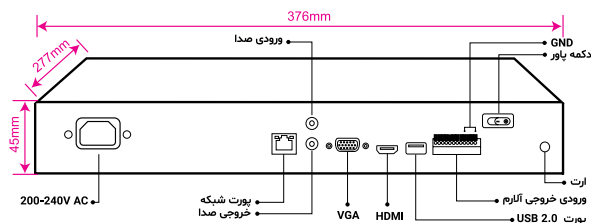

قابلیت ارایه فرم ور امنیتی جهت استفاده در مراکز فوق حساس و نظامی - فاقد قابلیت دسترسی از طریق اینترنت

4K NVR

1403-S1

3 years Platinum Guarantee

- سه سال گارانتی پلاتینیوم بدون قید و شرط کی دی تی شامل:

- آبخوردگی، شکستگی، ضربه دیدگی، خسارت ناشی از صاعقه، زنگ زدگی، نوسانات برق و سایر اتفاقات و صدمات

سایر برتری‌ها:

- امکان گسترش نرم افزاری به درخواست مصرف کنندگان
- نرم افزارهای موبایل و ویندوز حرفه‌ای به زبان فارسی و انگلیسی
- استفاده از CPU و Ram بیشتر نسبت به سایر برندها
- بالا ترین سطح پشتیبانی از دوربین های سایر برندها
- سیستم عامل به زبان فارسی و انگلیسی
- وب نویسی به زبان فارسی و انگلیسی
- عملکرد ANR با دوربین های کی دی تی

پشتیبانی از قابلیت‌های هوشمند:

- عبور از خط
- فنس مجازی
- ورود به منطقه
- خروج از منطقه
- گم شدن اشیاء
- افزافه شدن اشیاء
- تردد شمار افراد
- تشخیص چهره
- تشخیص حرکت
- تشخیص انسان
- جستجوی هوشمند تصاویر
- تشخیص حرکت سریع افراد
- تشخیص پوشاندن دوربین
- تشخیص تغییر زاویه دوربین
- تشخیص پارک غیر مجاز خودرو
- تشخیص پرسه زنی افراد
- تشخیص صدای غیر عادی
- تشخیص عدم فوکوس لنز
- تشخیص تجمع افراد
- تشخیص خودرو

CPU & Capabilities	
CPU	Dual-Core ARM Cortex-A7@1300 MHz
IP Channel Input	8CH x 4K@30fps
Video & Audio	
HDMI Output	1CH x 4K (3840 x 2160)
VGA Output	1CH x Full HD (1920 x 1080)
Audio Input/Output	1CH Input, 1CH Output
Recording	
Video Compression	H.264+(Ultra H.264), H.265+ (Ultra H.265) Smart Event Codec
Audio Compression	G.711A, G.711U
Video Resolution	8MP, 5MP, 4MP, 3MP, 1080P, 720P, VGA, 4CIF, DCIF, 2CIF, CIF, QCIF
Input Bandwidth	80 Mbps
Record Mode	Manual, Schedule, Alarm, Event, Smart Event
Pre & Post Record	Pre 1~30 sec, Post 10~300 sec
Playback & Backup	
Sync Playback	8CH Sync Playback(Up to 4K@30fps)
Search Mode	Time & Date, Motion, Alarm Input, All Smart Function
Playback Mode	Normal, Time Division, Label, Event, Picture Playback, Smart Playback, ANR Support
Backup Mode	USB Device, Network, Internal Sata Burner
Network & Monitoring	
Protocols	HTTPS, HTTP, TCP/IP V4-V6, ICMP, RTSP, UDP, NTP, DHCP, DDNS, FTP, SNMP-V1-V2-V3, UPNP, P2P, NAT, Multi Cast
Compatibility	Onvif Ver2.6, Profile S, G, T, CGI, SDK, API
Output Bandwidth	80 Mbps
User	32 Users
Streaming Method	Unicast, Multicast
Web Viewer	Internet Explorer
Windows Software	Unlimited KDT CMS /VMS 128CH Per Monitor
Smart Device	IOS, Android Phone & Tablet