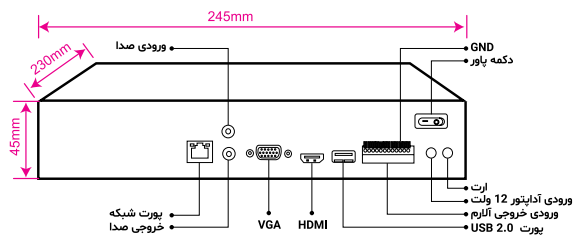

قابلیت ارایه فرم و امنیتی جهت استفاده در مراکز فوق حساس و نظامی - فاقد قابلیت دسترسی از طریق اینترنت

4K NVR

1402-S3

3 years Platinum Guarantee

- سه سال گارانتی پلاتینیوم بدون قید و شرط کی دی تی شامل:

- آبخوردگی، شکستگی، ضربه دیدگی، خسارت ناشی از صاعقه، زنگ زدگی، نوسانات برق و سایر اتفاقات و صدمات

سایر برتری‌ها:

- امکان گسترش نرم افزاری به درخواست مصرف کنندگان
- نرم افزارهای موبایل و ویندوز حرفه‌ای به زبان فارسی و انگلیسی
- استفاده از CPU و Ram بیشتر نسبت به سایر برندها
- بالاترین سطح پشتیبانی از دوربین های سایر برندها
- سیستم عامل به زبان فارسی و انگلیسی
- وب نویسی به زبان فارسی و انگلیسی
- عملکرد ANR با دوربین های کی دی تی

پشتیبانی از قابلیت‌های هوشمند:

- عبور از خط
- فنس مجازی
- ورود به منطقه
- خروج از منطقه
- گم شدن اشیاء
- افزافه شدن اشیاء
- تردد شمار افراد
- تشخیص چهره
- تشخیص حرکت
- تشخیص انسان
- جستجوی هوشمند تصاویر
- تشخیص حرکت سریع افراد
- تشخیص پوشاندن دوربین
- تشخیص تغییر زاویه دوربین
- تشخیص پارک غیر مجاز خودرو
- تشخیص پرسه زنی افراد
- تشخیص صدای غیر عادی
- تشخیص عدم فوکوس لنز
- تشخیص تجمع افراد
- تشخیص خودرو

CPU & Capabilities	
CPU	Dual-Core ARM Cortex-A7@1300 MHz
IP Channel Input	4CH x 4K@30fps
Video & Audio	
HDMI Output	1CH x 4K (3840 x 2160)
VGA Output	1CH x Full HD (1920 x 1080)
Audio Input/Output	1CH Input, 1CH Output
Recording	
Video Compression	H.264+(Ultra H.264), H.265+ (Ultra H.265) Smart Event Codec
Audio Compression	G.711A, G.711U
Video Resolution	8MP, 5MP, 4MP, 3MP, 1080P, 720P, VGA, 4CIF, DCIF, 2CIF, CIF, QCIF
Input Bandwidth	40 Mbps
Record Mode	Manual, Schedule, Alarm, Event, Smart Event
Pre & Post Record	Pre 1~30 sec, Post 10~300 sec
Playback & Backup	
Sync Playback	4CH Sync Playback(Up to 4K@30fps)
Search Mode	Time & Date, Motion, Alarm Input, All Smart Function
Playback Mode	Normal, Time Division, Label, Event, Picture Playback, Smart Playback, ANR Support
Backup Mode	USB Device, Network, Internal Sata Burner
Network & Monitoring	
Protocols	HTTPs, HTTP, TCP/IP V4-V6, ICMP, RTSP, UDP, NTP, DHCP, DDNS, FTP, SNMP-V1-V2-V3, UPNP, P2P, NAT, Multi Cast
Compatibility	Onvif Ver2.6, Profile S, G, T, CGI, SDK, API
Output Bandwidth	80 Mbps
User	32 Users
Streaming Method	Unicast, Multicast
Web Viewer	Internet Explorer
Windows Software	Unlimited KDT CMS/VMS 128CH Per Monitor
Smart Device	IOS, Android Phone & Tablet