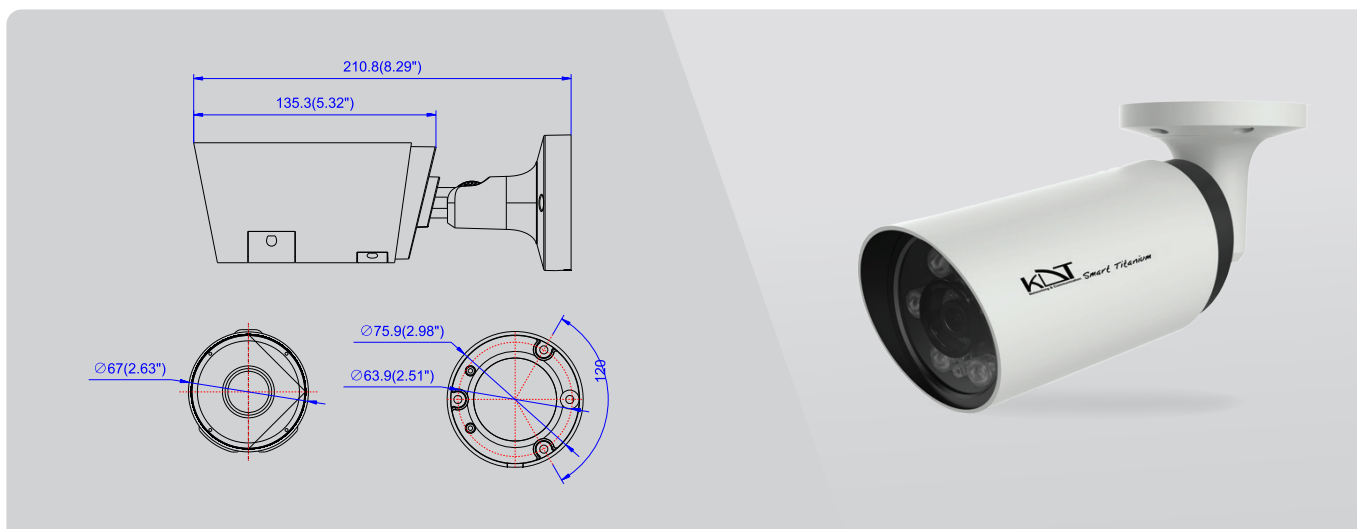

Key Feature / Smart Function