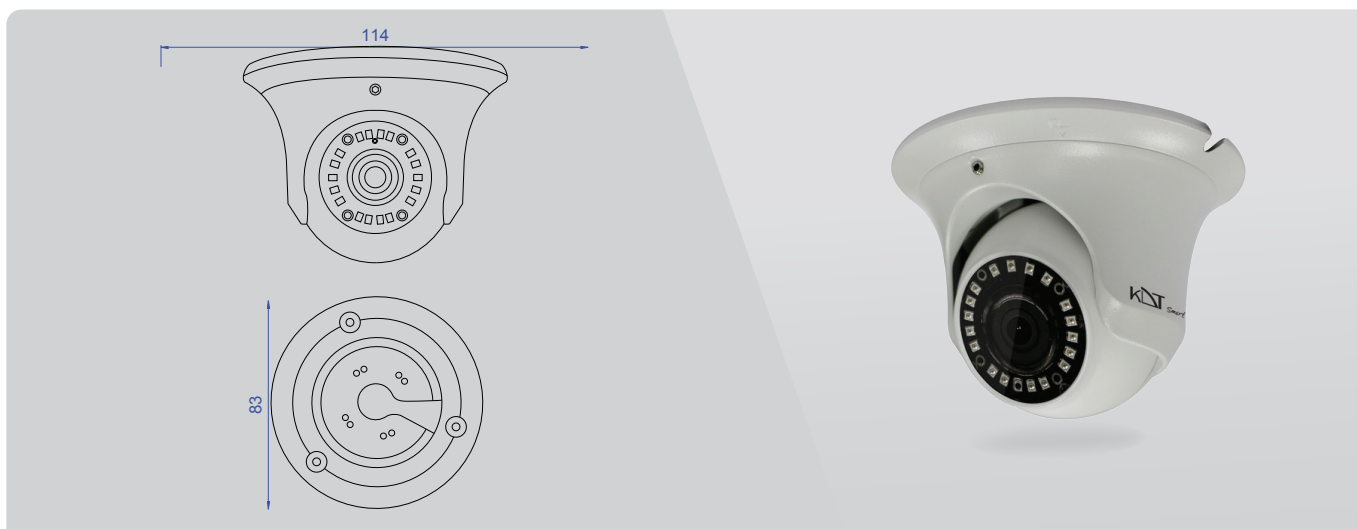

Key Feature / Smart Function