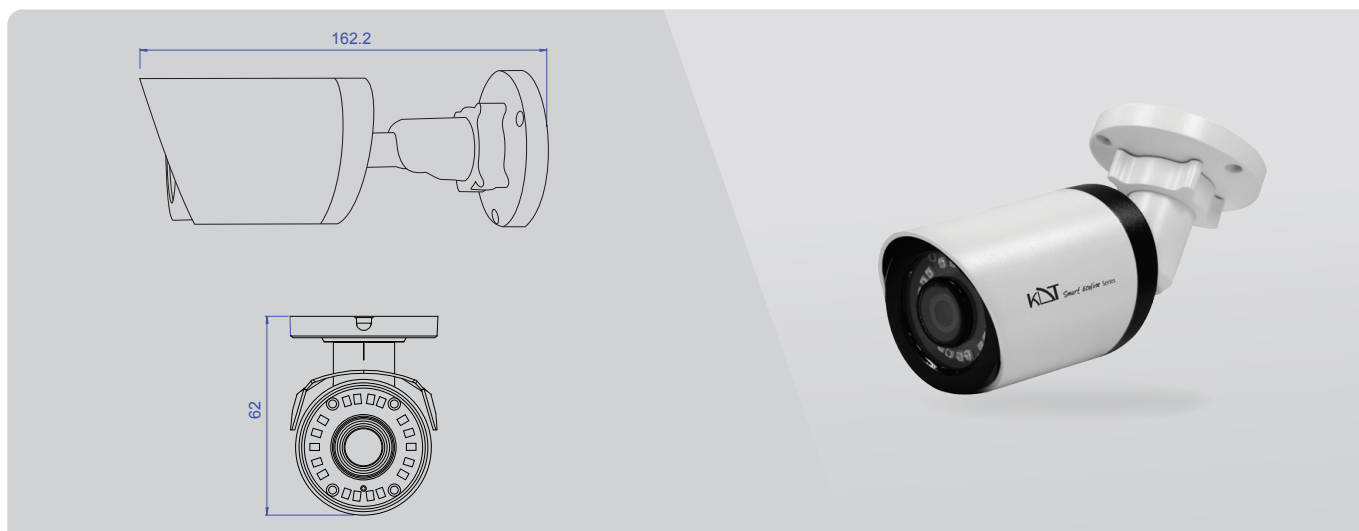

Key Feature / Smart Function