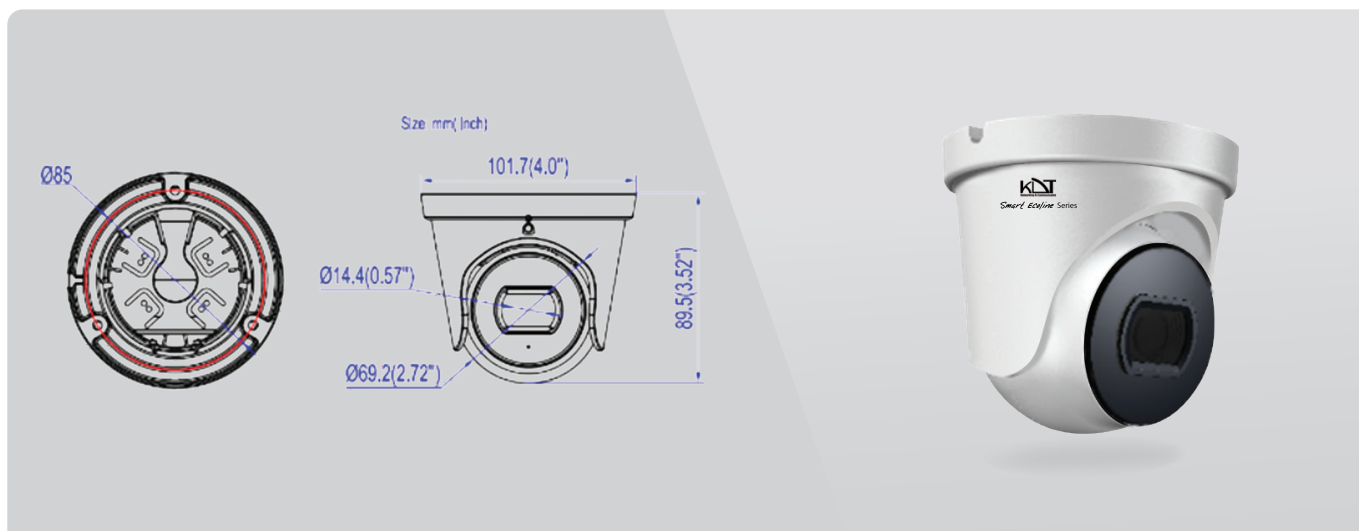

Key Feature / Smart Function