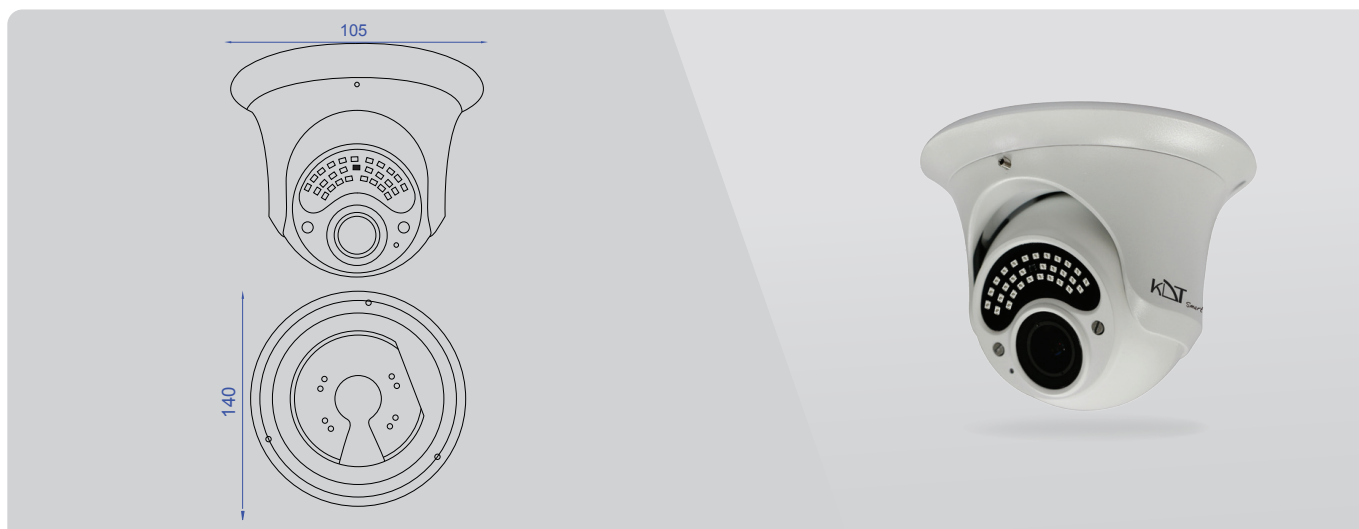

Key Feature / Smart Function