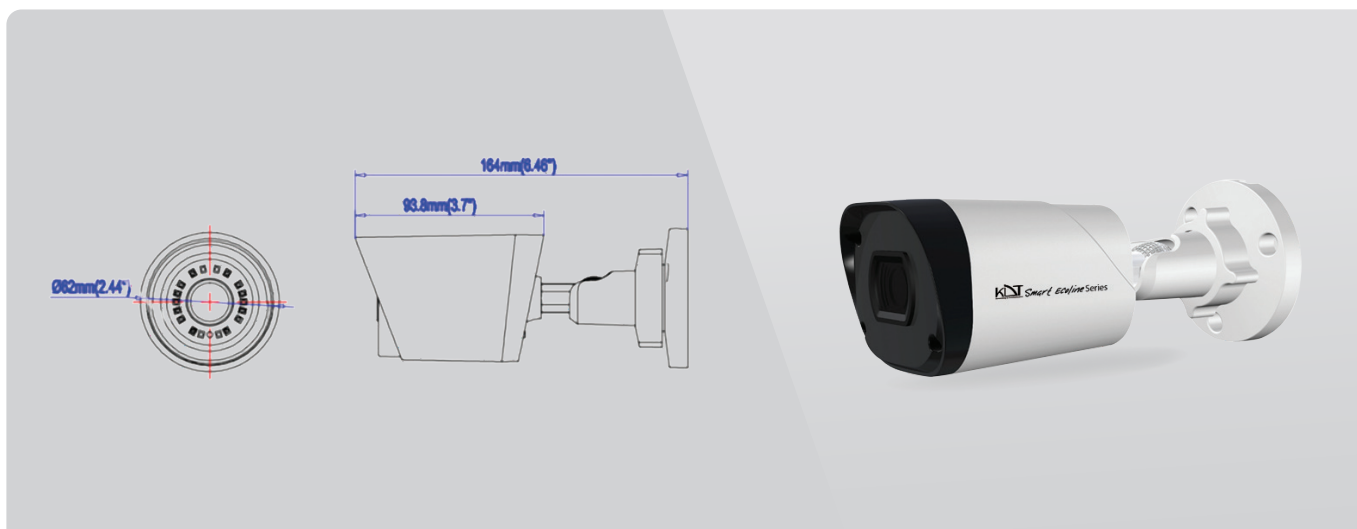

Key Feature / Smart Function