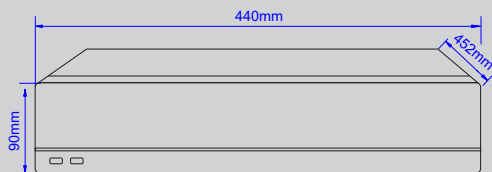

Key Feature / Smart Function Support

شرایط گارانتی:

- دو سال گارانتی نقره ای بدون قید و شرط کی دی تی شامل:
- آبخوردگی، شکستگی، ضربه دیدگی، خسارت ناشی از صاعقه، زنگ زدگی، نوسانات برق و سایر اتفاقات و صدمات

سایر برتری ها:

- امکان گسترش نرم افزاری به درخواست مصرف کنندگان
- نرم افزارهای موبایل و ویندوز حرفه ای به زبان فارسی و انگلیسی
- عدم اعلام محدودیت نرم افزاری ظرفیت هارد دیسک
- استفاده از CPU و Ram بیشتر نسبت به سایر برندها
- بالاترین سطح پشتیبانی از دوربین های سایر برندها
- پشتیبانی از دوربین های 12 مگاپیکسلی
- سیستم عامل به زبان فارسی و انگلیسی
- وب نویسی به زبان فارسی و انگلیسی

پشتیبانی از قابلیت های هوشمند:

- عبور از خط
- فنس مجازی
- ورود به منطقه
- خروج از منطقه
- گم شدن اشیاء
- اضافه شدن اشیاء
- تردد شمار افراد
- تشخیص چهره
- تشخیص حرکت
- جستجوی هوشمند تصاویر
- تشخیص حرکت سریع افراد
- تشخیص پوشاندن دوربین
- تشخیص تغییر زاویه دوربین
- تشخیص پارک غیر مجاز خودرو
- تشخیص پرسه زنی افراد
- تشخیص صدای غیر عادی
- تشخیص عدم فکوس لنز
- تشخیص تجمع افراد

Specification / KN-3282B

Camera

IP Video Input 32ch up to 4K resolution for each channel

Video & Audio Output

HDMI 2-ch, resolution up to 3840 × 2160 (4K)
VGA 1-ch, resolution up to 1920 × 1080 (Full HD)
Audio Input/Output 1-ch Audio In, 1-ch Audio Out Port

Recording

Compression H.264+, H.265+ Smart Event Codec
Resolution 12M, 8M, 5MP, 4MP, 3MP, 1080P, 720P, VGA, 4CIF, DCIF, 2CIF, CIF, QCIF
Record Rate 256Mbps (Dual Stream)
Bit Rate per Channel 16Kbps~16Mbps
Record Mode Manual, Schedule, Alarm, Event, Smart Event
Pre & Post Record Pre 1~30 sec, Post 10~300 sec

Playback & Backup

Sync Playback 16ch @ 4K @ 30fps Resolution
Search Mode Time & Date, Motion, Alarm Input, All Smart Function
Playback Mode Normal, Time Division, Label, Event, Picture Playback, Smart Playback
Backup Mode USB Device, Network, Internal SATA burner

Network