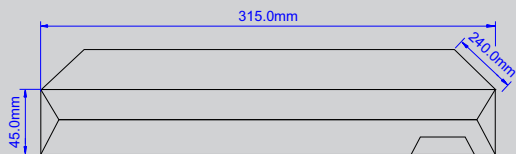

Key Feature / Smart Function Support

شرایط گارانتی:

- دو سال گارانتی نقره ای بدون قید و شرط کی دی تی شامل:
- آبخوردگی، شکستگی، ضربه دیدگی، خسارت ناشی از صاعقه، زنگ زدگی، نوسانات برق و سایر اتفاقات و صدمات

سایر برتری ها:

- امکان گسترش نرم افزاری به درخواست مصرف کنندگان
- نرم افزارهای موبایل و ویندوز حرفه ای به زبان فارسی و انگلیسی
- عدم اعلام محدودیت نرم افزاری ظرفیت هارد دیسک
- استفاده از CPU و Ram بیشتر نسبت به سایر برندها
- بالاترین سطح پشتیبانی از دوربین های سایر برندها
- پشتیبانی از دوربین های 8 مگا پیکسلی
- سیستم عامل به زبان فارسی و انگلیسی
- وب نویسی به زبان فارسی و انگلیسی

پشتیبانی از قابلیت های هوشمند:

- عبور از خط
- فنس مجازی
- ورود به منطقه
- خروج از منطقه
- گم شدن اشیاء
- اضافه شدن اشیاء
- تردد شمار افراد
- تشخیص چهره
- تشخیص حرکت
- جستجوی هوشمند تصاویر
- تشخیص حرکت سریع افراد
- تشخیص پوشاندن دوربین
- تشخیص تغییر زاویه دوربین
- تشخیص پارک غیر مجاز خودرو
- تشخیص پرسه زنی افراد
- تشخیص صدای غیر عادی
- تشخیص عدم فکوس لنز
- تشخیص تجمع افراد

Specification / KN-0811B

Camera

IP Video Input 8ch up to 4K resolution for each channel

Video & Audio Output

HDMI 1-ch, resolution up to 3840 × 2160 (4K)
VGA 1-ch, resolution up to 1920 × 1080 (Full HD)
Audio Input/Output 1-ch Audio In, 1-ch Audio Out Port

Recording

Compression H.264+, H.265+ Smart Event Codec
Resolution 8M, 5MP, 4MP, 3MP, 1080P, 720P, VGA, 4CIF, DCIF, 2CIF, CIF, QCIF
Record Rate 80Mbps (Dual Stream)
Bit Rate per Channel 16Kbps~16Mbps
Record Mode Manual, Schedule, Alarm, Event, Smart Event
Pre & Post Record Pre 1~30 sec, Post 10~300 sec

Playback & Backup

Sync Playback 8ch @ 4K @ 30fps Resolution
Search Mode Time & Date, Motion, Alarm Input, All Smart Function
Playback Mode Normal, Time Division, Label, Event, Picture Playback, Smart Playback
Backup Mode USB Device, Network, Internal SATA burner

Network