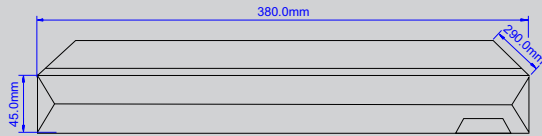

Key Feature / Smart Function Support

شرایط گارانتی:

- دو سال گارانتی نقره ای بدون قید و شرط کی دی تی شامل:
- آبخوردگی، شکستگی، ضربه دیدگی، خسارت ناشی از صاعقه، زنگ زدگی، نوسانات برق و سایر اتفاقات و صدمات

سایر برتری ها:

- امکان گسترش نرم افزاری به درخواست مصرف کنندگان
- نرم افزارهای موبایل و ویندوز حرفه ای به زبان فارسی و انگلیسی
- عدم اعلام محدودیت نرم افزاری ظرفیت هارد دیسک
- استفاده از CPU و Ram بیشتر نسبت به سایر برندها
- بالاترین سطح پشتیبانی از دوربین های سایر برندها
- پشتیبانی از دوربین های 12 مگاپیکسلی
- سیستم عامل به زبان فارسی و انگلیسی
- وب نویسی به زبان فارسی و انگلیسی

پشتیبانی از قابلیت های هوشمند:

- عبور از خط
- فنس مجازی
- ورود به منطقه
- خروج از منطقه
- گم شدن اشیاء
- اضافه شدن اشیاء
- تردد شمار افراد
- تشخیص چهره
- تشخیص حرکت
- جستجوی هوشمند تصاویر
- تشخیص حرکت سریع افراد
- تشخیص پوشاندن دوربین
- تشخیص تغییر زاویه دوربین
- تشخیص پارک غیر مجاز خودرو
- تشخیص پرسه زنی افراد
- تشخیص صدای غیر عادی
- تشخیص عدم فکوس لنز
- تشخیص تجمع افراد

Specification / KN-3221B

Camera

IP Video Input 32ch up to 4K resolution for each channel

Video & Audio Output

HDMI 1-ch, resolution up to 3840 × 2160 (4K)
VGA 1-ch, resolution up to 1920 × 1080 (Full HD)
Audio Input/Output 1-ch Audio In, 1-ch Audio Out Port

Recording

Compression H.264+, H.265+ Smart Event Codec
Resolution 12M, 8M, 5MP, 4MP, 3MP, 1080P, 720P, VGA, 4CIF, DCIF, 2CIF, CIF, QCIF
Record Rate 256Mbps (Dual Stream)
Bit Rate per Channel 16Kbps~16Mbps
Record Mode Manual, Schedule, Alarm, Event, Smart Event
Pre & Post Record Pre 1~30 sec, Post 10~300 sec

Playback & Backup

Sync Playback 16ch @ 4K @ 30fps Resolution
Search Mode Time & Date, Motion, Alarm Input, All Smart Function
Playback Mode Normal, Time Division, Label, Event, Picture Playback, Smart Playback
Backup Mode USB Device, Network, Internal SATA burner

Network