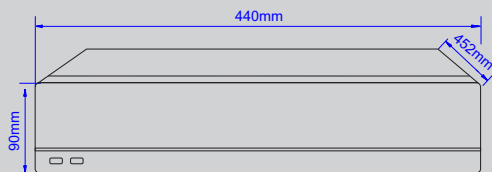

Key Feature / Smart Function Support

شرایط گارانتی:

- دو سال گارانتی نقره ای بدون قید و شرط کی دی تی شامل:
- آبخوردگی، شکستگی، ضربه دیدگی، خسارت ناشی از صاعقه، زنگ زدگی، نوسانات برق و سایر اتفاقات و صدمات

سایر برتری ها:

- امکان گسترش نرم افزاری به درخواست مصرف کنندگان
- نرم افزارهای موبایل و ویندوز حرفه ای به زبان فارسی و انگلیسی
- عدم اعلام محدودیت نرم افزاری ظرفیت هارد دیسک
- استفاده از CPU و Ram بیشتر نسبت به سایر برندها
- بالاترین سطح پشتیبانی از دوربین های سایر برندها
- پشتیبانی از دوربین های 12 مگاپیکسلی
- سیستم عامل به زبان فارسی و انگلیسی
- وب نویسی به زبان فارسی و انگلیسی

پشتیبانی از قابلیت های هوشمند:

- عبور از خط
- فنس مجازی
- ورود به منطقه
- خروج از منطقه
- گم شدن اشیاء
- اضافه شدن اشیاء
- تردد شمار افراد
- تشخیص چهره
- تشخیص حرکت
- جستجوی هوشمند تصاویر
- تشخیص حرکت سریع افراد
- تشخیص پوشاندن دوربین
- تشخیص تغییر زاویه دوربین
- تشخیص پارک غیر مجاز خودرو
- تشخیص پرسه زنی افراد
- تشخیص صدای غیر عادی
- تشخیص عدم فکوس لنز
- تشخیص تجمع افراد

Specification / KN-3282BHR

Camera

IP Video Input 32ch up to 4K resolution for each channel

Video & Audio Output

HDMI 2-ch, resolution up to 3840 × 2160 (4K)
VGA 1-ch, resolution up to 1920 × 1080 (Full HD)
Audio Input/Output 1-ch Audio In, 1-ch Audio Out Port

Recording

Compression H.264+, H.265+ Smart Event Codec
Resolution 12M, 8M, 5MP, 4MP, 3MP, 1080P, 720P, VGA, 4CIF, DCIF, 2CIF, CIF, QCIF
Record Rate 256Mbps (Dual Stream)
Bit Rate per Channel 16Kbps~16Mbps
Record Mode Manual, Schedule, Alarm, Event, Smart Event
Pre & Post Record Pre 1~30 sec, Post 10~300 sec

Playback & Backup

Sync Playback 16ch @ 4K @ 30fps Resolution
Search Mode Time & Date, Motion, Alarm Input, All Smart Function
Playback Mode Normal, Time Division, Label, Event, Picture Playback, Smart Playback
Backup Mode USB Device, Network, Internal SATA burner

Network