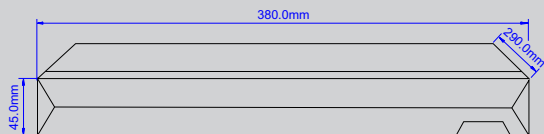

Key Feature / Smart Function Support

شرایط گارانتی:

- دو سال گارانتی نقره ای بدون قید و شرط کی دی تی شامل:
- آبخوردگی، شکستگی، ضربه دیدگی، خسارت ناشی از صاعقه، زنگ زدگی، نوسانات برق و سایر اتفاقات و صدمات

سایر برتری ها:

- امکان گسترش نرم افزاری به درخواست مصرف کنندگان
- نرم افزارهای موبایل و ویندوز حرفه ای به زبان فارسی و انگلیسی
- عدم اعلام محدودیت نرم افزاری ظرفیت هارد دیسک
- استفاده از CPU و Ram بیشتر نسبت به سایر برندها
- بالاترین سطح پشتیبانی از دوربین های سایر برندها
- پشتیبانی از دوربین های 12 مگاپیکسلی
- سیستم عامل به زبان فارسی و انگلیسی
- وب نویسی به زبان فارسی و انگلیسی

پشتیبانی از قابلیت های هوشمند:

- عبور از خط
- فنس مجازی
- ورود به منطقه
- خروج از منطقه
- گم شدن اشیاء
- اضافه شدن اشیاء
- تردد شمار افراد
- تشخیص چهره
- تشخیص حرکت
- جستجوی هوشمند تصاویر
- تشخیص حرکت سریع افراد
- تشخیص پوشاندن دوربین
- تشخیص تغییر زاویه دوربین
- تشخیص پارک غیر مجاز خودرو
- تشخیص پرسه زنی افراد
- تشخیص صدای غیر عادی
- تشخیص عدم فکوس لنز
- تشخیص تجمع افراد

Specification / KN-0821B

Camera

IP Video Input 8ch up to 4K resolution for each channel

Video & Audio Output

HDMI 1-ch, resolution up to 3840 × 2160 (4K)
VGA 1-ch, resolution up to 1920 × 1080 (Full HD)
Audio Input/Output 1-ch Audio In, 1-ch Audio Out Port

Recording

Compression H-264+, H-265+ Smart Event Codec
Resolution 12M, 8M, 5MP, 4MP, 3MP, 1080P, 720P, VGA, 4CIF, DCIF, 2CIF, CIF, QCIF
Record Rate 80Mbps (Dual Stream)
Bit Rate per Channel 16Kbps~16Mbps
Record Mode Manual, Schedule, Alarm, Event, Smart Event
Pre & Post Record Pre 1~30 sec, Post 10~300 sec

Playback & Backup

Sync Playback 8ch @ 4K @ 30fps Resolution
Search Mode Time & Date, Motion, Alarm Input, All Smart Function
Playback Mode Normal, Time Division, Label, Event, Picture Playback, Smart Playback
Backup Mode USB Device, Network, Internal SATA burner

Network