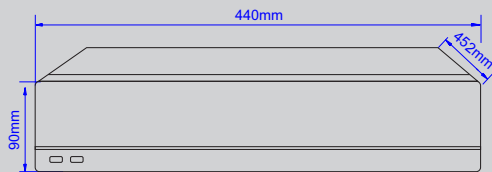

Key Feature / Smart Function Support

شرایط گارانتی:

- دو سال گارانتی نقره ای بدون قید و شرط کی دی تی شامل:
- آبخوردگی، شکستگی، ضربه دیدگی، خسارت ناشی از صاعقه، زنگ زدگی، نوسانات برق و سایر اتفاقات و صدمات

سایر برتری ها:

- امکان گسترش نرم افزاری به درخواست مصرف کنندگان
- نرم افزارهای موبایل و ویندوز حرفه ای به زبان فارسی و انگلیسی
- عدم اعلام محدودیت نرم افزاری ظرفیت هارد دیسک
- استفاده از CPU و Ram بیشتر نسبت به سایر برندها
- بالاترین سطح پشتیبانی از دوربین های سایر برندها
- پشتیبانی از دوربین های 12 مگا پیکسلی
- سیستم عامل به زبان فارسی و انگلیسی
- وب نویسی به زبان فارسی و انگلیسی

پشتیبانی از قابلیت های هوشمند:

- عبور از خط
- فنس مجازی
- ورود به منطقه
- خروج از منطقه
- گم شدن اشیاء
- اضافه شدن اشیاء
- تردد شمار افراد
- تشخیص چهره
- تشخیص حرکت
- جستجوی هوشمند تصاویر
- تشخیص حرکت سریع افراد
- تشخیص پوشاندن دوربین
- تشخیص تغییر زاویه دوربین
- تشخیص پارک غیر مجاز خودرو
- تشخیص پرسه زنی افراد
- تشخیص صدای غیر عادی
- تشخیص عدم فکوس لنز
- تشخیص تجمع افراد

Specification / KN-3242B

Camera

IP Video Input 32ch up to 4K resolution for each channel

Video & Audio Output

HDMI 2-ch, resolution up to 3840 × 2160 (4K)
VGA 1-ch, resolution up to 1920 × 1080 (Full HD)
Audio Input/Output 1-ch Audio In, 1-ch Audio Out Port

Recording

Compression H-264+, H-265+ Smart Event Codec
Resolution 12M, 8M, 5MP, 4MP, 3MP, 1080P, 720P, VGA, 4CIF, DCIF, 2CIF, CIF, QCIF
Record Rate 256Mbps (Dual Stream)
Bit Rate per Channel 16Kbps~16Mbps
Record Mode Manual, Schedule, Alarm, Event, Smart Event
Pre & Post Record Pre 1~30 sec, Post 10~300 sec

Playback & Backup

Sync Playback 16ch @ 4K @ 30fps Resolution
Search Mode Time & Date, Motion, Alarm Input, All Smart Function
Playback Mode Normal, Time Division, Label, Event, Picture Playback, Smart Playback
Backup Mode USB Device, Network, Internal SATA burner

Network