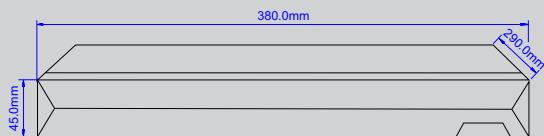

Key Feature / Smart Function Support

شرایط گارانتی:

- دو سال گارانتی نقره ای بدون قید و شرط کی دی تی شامل:
- آبخوردگی، شکستگی، ضربه دیدگی، خسارت ناشی از صاعقه، زنگ زدگی، نوسانات برق و سایر اتفاقات و صدمات

سایر برتری ها:

- امکان گسترش نرم افزاری به درخواست مصرف کنندگان
- نرم افزارهای موبایل و ویندوز حرفه ای به زبان فارسی و انگلیسی
- عدم اعلام محدودیت نرم افزاری ظرفیت هارد دیسک
- استفاده از CPU و Ram بیشتر نسبت به سایر برندها
- بالاترین سطح پشتیبانی از دوربین های سایر برندها
- پشتیبانی از دوربین های 12 مگاپیکسلی
- سیستم عامل به زبان فارسی و انگلیسی
- وب نویسی به زبان فارسی و انگلیسی

پشتیبانی از قابلیت های هوشمند:

- عبور از خط
- فنس مجازی
- ورود به منطقه
- خروج از منطقه
- گم شدن اشیاء
- اضافه شدن اشیاء
- تردد شمار افراد
- تشخیص چهره
- تشخیص حرکت
- جستجوی هوشمند تصاویر
- تشخیص حرکت سریع افراد
- تشخیص پوشاندن دوربین
- تشخیص تغییر زاویه دوربین
- تشخیص پارک غیر مجاز خودرو
- تشخیص پرسه زنی افراد
- تشخیص صدای غیر عادی
- تشخیص عدم فکوس لنز
- تشخیص تجمع افراد

Specification / KN-1621B

Camera

IP Video Input 16ch up to 4K resolution for each channel

Video & Audio Output

HDMI 1-ch, resolution up to 3840 × 2160 (4K)
VGA 1-ch, resolution up to 1920 × 1080 (Full HD)
Audio Input/Output 1-ch Audio In, 1-ch Audio Out Port

Recording

Compression H-264+, H-265+ Smart Event Codec
Resolution 12M, 8M, 5MP, 4MP, 3MP, 1080P, 720P, VGA, 4CIF, DCIF, 2CIF, CIF, QCIF
Record Rate 160Mbps (Dual Stream)
Bit Rate per Channel 16Kbps~16Mbps
Record Mode Manual, Schedule, Alarm, Event, Smart Event
Pre & Post Record Pre 1~30 sec, Post 10~300 sec

Playback & Backup

Sync Playback 16ch @ 4K @ 30fps Resolution
Search Mode Time & Date, Motion, Alarm Input, All Smart Function
Playback Mode Normal, Time Division, Label, Event, Picture Playback, Smart Playback
Backup Mode USB Device, Network, Internal SATA burner

Network