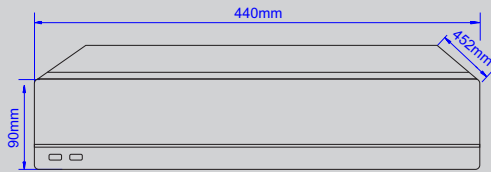

Key Feature / Smart Function Support

شرایط گارانتی:

- دو سال گارانتی نقره ای بدون قید و شرط کی دی تی شامل:
- آبخوردگی، شکستگی، ضربه دیدگی، خسارت ناشی از صاعقه، زنگ زدگی، نوسانات برق و سایر اتفاقات و صدمات

سایر برتری ها:

- امکان گسترش نرم افزاری به درخواست مصرف کنندگان
- نرم افزارهای موبایل و ویندوز حرفه ای به زبان فارسی و انگلیسی
- عدم اعلام محدودیت نرم افزاری ظرفیت هارد دیسک
- استفاده از CPU و Ram بیشتر نسبت به سایر برندها
- بالاترین سطح پشتیبانی از دوربین های سایر برندها
- پشتیبانی از دوربین های 12 مگاپیکسلی
- سیستم عامل به زبان فارسی و انگلیسی
- وب نویسی به زبان فارسی و انگلیسی

پشتیبانی از قابلیت های هوشمند:

- عبور از خط
- فنس مجازی
- ورود به منطقه
- خروج از منطقه
- گم شدن اشیاء
- اضافه شدن اشیاء
- تردد شمار افراد
- تشخیص چهره
- تشخیص حرکت
- جستجوی هوشمند تصاویر
- تشخیص حرکت سریع افراد
- تشخیص پوشاندن دوربین
- تشخیص تغییر زاویه دوربین
- تشخیص پارک غیر مجاز خودرو
- تشخیص پرسه زنی افراد
- تشخیص صدای غیر عادی
- تشخیص عدم فکوس لنز
- تشخیص تجمع افراد

Specification / KN-1642BHR

Camera

IP Video Input 16ch up to 4K resolution for each channel

Video & Audio Output

HDMI 2-ch, resolution up to 3840 × 2160 (4K)
VGA 1-ch, resolution up to 1920 × 1080 (Full HD)
Audio Input/Output 1-ch Audio In, 1-ch Audio Out Port

Recording

Compression H.264+, H.265+ Smart Event Codec
Resolution 12M, 8M, 5MP, 4MP, 3MP, 1080P, 720P, VGA, 4CIF, DCIF, 2CIF, CIF, QCIF
Record Rate 160Mbps (Dual Stream)
Bit Rate per Channel 16Kbps~16Mbps
Record Mode Manual, Schedule, Alarm, Event, Smart Event
Pre & Post Record Pre 1~30 sec, Post 10~300 sec

Playback & Backup

Sync Playback 16ch @ 4K @ 30fps Resolution
Search Mode Time & Date, Motion, Alarm Input, All Smart Function
Playback Mode Normal, Time Division, Label, Event, Picture Playback, Smart Playback
Backup Mode USB Device, Network, Internal SATA burner

Network