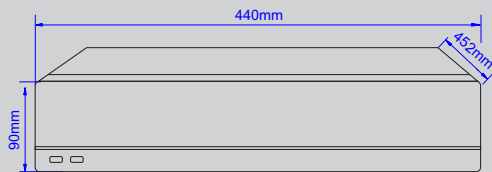

Key Feature / Smart Function Support

شرایط گارانتی:

- دو سال گارانتی نقره ای بدون قید و شرط کی دی تی شامل:
- آبخوردگی، شکستگی، ضربه دیدگی، خسارت ناشی از صاعقه، زنگ زدگی، نوسانات برق و سایر اتفاقات و صدمات

سایر برتری ها:

- امکان گسترش نرم افزاری به درخواست مصرف کنندگان
- نرم افزارهای موبایل و ویدئوز حرفه ای به زبان فارسی و انگلیسی
- عدم اعلام محدودیت نرم افزاری ظرفیت هارد دیسک
- استفاده از CPU و Ram بیشتر نسبت به سایر برندها
- بالاترین سطح پشتیبانی از دوربین های سایر برندها
- پشتیبانی از دوربین های 12 مگاپیکسلی
- سیستم عامل به زبان فارسی و انگلیسی
- وب نویسی به زبان فارسی و انگلیسی

پشتیبانی از قابلیت های هوشمند:

- عبور از خط
- فنس مجازی
- ورود به منطقه
- خروج از منطقه
- گم شدن اشیاء
- اضافه شدن اشیاء
- تردد شمار افراد
- تشخیص چهره
- تشخیص حرکت
- جستجوی هوشمند تصاویر
- تشخیص حرکت سریع افراد
- تشخیص پوشاندن دوربین
- تشخیص تغییر زاویه دوربین
- تشخیص پارک غیر مجاز خودرو
- تشخیص پرسه زنی افراد
- تشخیص صدای غیر عادی
- تشخیص عدم فکوس لنز
- تشخیص تجمع افراد

Specification / KN-3242BHR

Camera

IP Video Input 32ch up to 4K resolution for each channel

Video & Audio Output

HDMI 2-ch, resolution up to 3840 × 2160 (4K)
VGA 1-ch, resolution up to 1920 × 1080 (Full HD)
Audio Input/Output 1-ch Audio In, 1-ch Audio Out Port

Recording

Compression H-264+, H-265+ Smart Event Codec
Resolution 12M, 8M, 5MP, 4MP, 3MP, 1080P, 720P, VGA, 4CIF, DCIF, 2CIF, CIF, QCIF
Record Rate 256Mbps (Dual Stream)
Bit Rate per Channel 16Kbps~16Mbps
Record Mode Manual, Schedule, Alarm, Event, Smart Event
Pre & Post Record Pre 1~30 sec, Post 10~300 sec

Playback & Backup

Sync Playback 16ch @ 4K @ 30fps Resolution
Search Mode Time & Date, Motion, Alarm Input, All Smart Function
Playback Mode Normal, Time Division, Label, Event, Picture Playback, Smart Playback
Backup Mode USB Device, Network, Internal SATA burner

Network