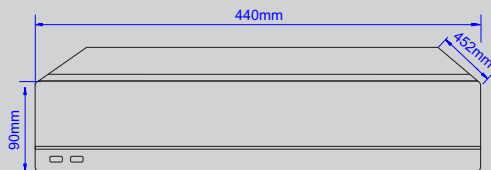

Key Feature / Smart Function Support

شرایط گارانتی:

- دو سال گارانتی نقره ای بدون قید و شرط کی دی تی شامل:
- آبخوردگی، شکستگی، ضربه دیدگی، خسارت ناشی از صاعقه، زنگ زدگی، نوسانات برق و سایر اتفاقات و صدمات

سایر برتری ها:

- امکان گسترش نرم افزاری به درخواست مصرف کنندگان
- نرم افزارهای موبایل و ویدئوز حرفه ای به زبان فارسی و انگلیسی
- عدم اعلام محدودیت نرم افزاری ظرفیت هارد دیسک
- استفاده از CPU و Ram بیشتر نسبت به سایر برندها
- بالاترین سطح پشتیبانی از دوربین های سایر برندها
- پشتیبانی از دوربین های 12 مگاپیکسلی
- سیستم عامل به زبان فارسی و انگلیسی
- وب نویسی به زبان فارسی و انگلیسی

پشتیبانی از قابلیت های هوشمند:

- عبور از خط
- فنس مجازی
- ورود به منطقه
- خروج از منطقه
- گم شدن اشیاء
- اضافه شدن اشیاء
- تردد شمار افراد
- تشخیص چهره
- تشخیص حرکت
- جستجوی هوشمند تصاویر
- تشخیص حرکت سریع افراد
- تشخیص پوشاندن دوربین
- تشخیص تغییر زاویه دوربین
- تشخیص پارک غیر مجاز خودرو
- تشخیص پرسه زنی افراد
- تشخیص صدای غیر عادی
- تشخیص عدم فکوس لنز
- تشخیص تجمع افراد

Specification / KN-6482B

Camera

IP Video Input 64ch up to 4K resolution for each channel

Video & Audio Output

HDMI 2-ch, resolution up to 3840 × 2160 (4K)
VGA 1-ch, resolution up to 1920 × 1080 (Full HD)
Audio Input/Output 1-ch Audio In, 1-ch Audio Out Port

Recording

Compression H.264+, H.265+ Smart Event Codec
Resolution 12M, 8M, 5MP, 4MP, 3MP, 1080P, 720P, VGA, 4CIF, DCIF, 2CIF, CIF, QCIF
Record Rate 320Mbps (Dual Stream)
Bit Rate per Channel 16Kbps~16Mbps
Record Mode Manual, Schedule, Alarm, Event, Smart Event
Pre & Post Record Pre 1~30 sec, Post 10~300 sec

Playback & Backup

Sync Playback 16ch @ 4K @ 30fps Resolution
Search Mode Time & Date, Motion, Alarm Input, All Smart Function
Playback Mode Normal, Time Division, Label, Event, Picture Playback, Smart Playback
Backup Mode USB Device, Network, Internal SATA burner

Network