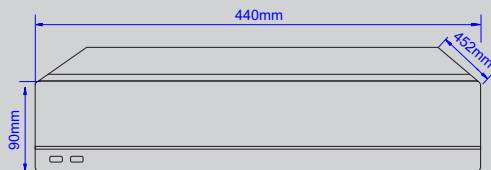

Key Feature / Smart Function Support

شرایط گارانتی:

- دو سال گارانتی نقره ای بدون قید و شرط کی دی تی شامل:
- آبخوردگی، شکستگی، ضربه دیدگی، خسارت ناشی از صاعقه، زنگ زدگی، نوسانات برق و سایر اتفاقات و صدمات

سایر برتری ها:

- امکان گسترش نرم افزاری به درخواست مصرف کنندگان
- نرم افزارهای موبایل و ویدئوز حرفه ای به زبان فارسی و انگلیسی
- عدم اعلام محدودیت نرم افزاری ظرفیت هارد دیسک
- استفاده از CPU و Ram بیشتر نسبت به سایر برندها
- بالاترین سطح پشتیبانی از دوربین های سایر برندها
- پشتیبانی از دوربین های 12 مگاپیکسلی
- سیستم عامل به زبان فارسی و انگلیسی
- وب نویسی به زبان فارسی و انگلیسی

پشتیبانی از قابلیت های هوشمند:

- عبور از خط
- فنس مجازی
- ورود به منطقه
- خروج از منطقه
- گم شدن اشیاء
- اضافه شدن اشیاء
- تردد شمار افراد
- تشخیص چهره
- تشخیص حرکت
- جستجوی هوشمند تصاویر
- تشخیص حرکت سریع افراد
- تشخیص پوشاندن دوربین
- تشخیص تغییر زاویه دوربین
- تشخیص پارک غیر مجاز خودرو
- تشخیص پرسه زنی افراد
- تشخیص صدای غیر عادی
- تشخیص عدم فکوس لنز
- تشخیص تجمع افراد

Specification / KN-6482BHR

Camera

IP Video Input 64ch up to 4K resolution for each channel

Video & Audio Output

HDMI 2-ch, resolution up to 3840 × 2160 (4K)
VGA 1-ch, resolution up to 1920 × 1080 (Full HD)
Audio Input/Output 1-ch Audio In, 1-ch Audio Out Port

Recording

Compression H.264+, H.265+ Smart Event Codec
Resolution 12M, 8M, 5MP, 4MP, 3MP, 1080P, 720P, VGA, 4CIF, DCIF, 2CIF, CIF, QCIF
Record Rate 320Mbps (Dual Stream)
Bit Rate per Channel 16Kbps~16Mbps
Record Mode Manual, Schedule, Alarm, Event, Smart Event
Pre & Post Record Pre 1~30 sec, Post 10~300 sec

Playback & Backup

Sync Playback 16ch @ 4K @ 30fps Resolution
Search Mode Time & Date, Motion, Alarm Input, All Smart Function
Playback Mode Normal, Time Division, Label, Event, Picture Playback, Smart Playback
Backup Mode USB Device, Network, Internal SATA burner

Network