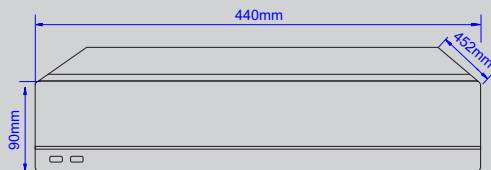

Key Feature / Smart Function Support

شرایط گارانتی:

- دو سال گارانتی نقره ای بدون قید و شرط کی دی تی شامل:
- آبخوردگی، شکستگی، ضربه دیدگی، خسارت ناشی از صاعقه، زنگ زدگی، نوسانات برق و سایر اتفاقات و صدمات

سایر برتری ها:

- امکان گسترش نرم افزاری به درخواست مصرف کنندگان
- نرم افزارهای موبایل و ویدئوز حرفه ای به زبان فارسی و انگلیسی
- عدم اعلام محدودیت نرم افزاری ظرفیت هارد دیسک
- استفاده از CPU و Ram بیشتر نسبت به سایر برندها
- بالاترین سطح پشتیبانی از دوربین های سایر برندها
- پشتیبانی از دوربین های 12 مگاپیکسلی
- سیستم عامل به زبان فارسی و انگلیسی
- وب نویسی به زبان فارسی و انگلیسی

پشتیبانی از قابلیت های هوشمند:

- عبور از خط
- فنس مجازی
- ورود به منطقه
- خروج از منطقه
- گم شدن اشیاء
- اضافه شدن اشیاء
- تردد شمار افراد
- تشخیص چهره
- تشخیص حرکت
- جستجوی هوشمند تصاویر
- تشخیص حرکت سریع افراد
- تشخیص پوشاندن دوربین
- تشخیص تغییر زاویه دوربین
- تشخیص پارک غیر مجاز خودرو
- تشخیص پرسه زنی افراد
- تشخیص صدای غیر عادی
- تشخیص عدم فکوس لنز
- تشخیص تجمع افراد

Specification / KN-1642B

Camera

IP Video Input 16ch up to 4K resolution for each channel

Video & Audio Output

HDMI 2-ch, resolution up to 3840 × 2160 (4K)
VGA 1-ch, resolution up to 1920 × 1080 (Full HD)
Audio Input/Output 1-ch Audio In, 1-ch Audio Out Port

Recording

Compression H-264+, H-265+ Smart Event Codec
Resolution 12M, 8M, 5MP, 4MP, 3MP, 1080P, 720P, VGA, 4CIF, DCIF, 2CIF, CIF, QCIF
Record Rate 160Mbps (Dual Stream)
Bit Rate per Channel 16Kbps~16Mbps
Record Mode Manual, Schedule, Alarm, Event, Smart Event
Pre & Post Record Pre 1~30 sec, Post 10~300 sec

Playback & Backup

Sync Playback 16ch @ 4K @ 30fps Resolution
Search Mode Time & Date, Motion, Alarm Input, All Smart Function
Playback Mode Normal, Time Division, Label, Event, Picture Playback, Smart Playback
Backup Mode USB Device, Network, Internal SATA burner

Network